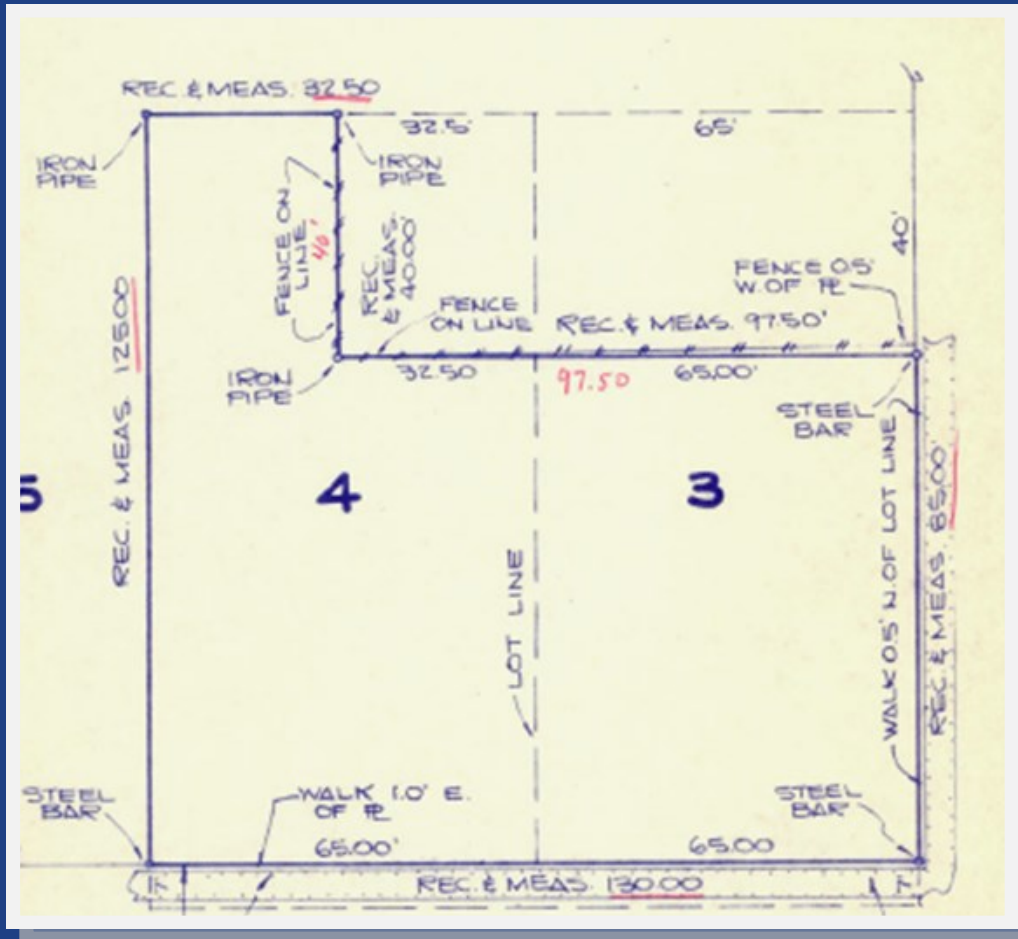

## **Aerial Photo**

## **Property Information**

- **Lot Size: Approx. 0.28 Acres**
- **Frontage: 130 ft. Depth: 125 ft.**
- **Zoning: Commercial**
- **City Utilities: Water, Sewer, Gas, Electric**

**MPC Unit 3622**

## Property Boundaries