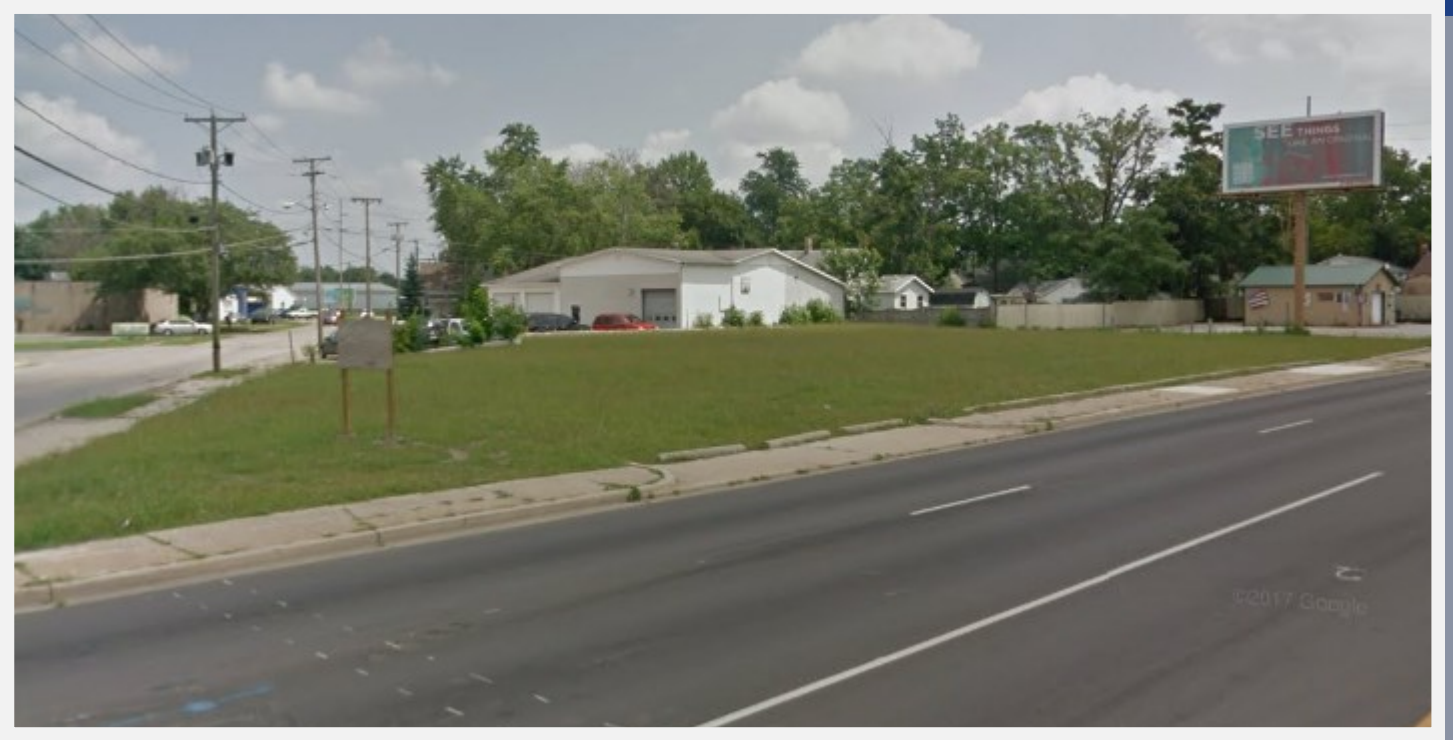

Commercial Real Estate

FOR SALE .62± ACRES

Asking Price: \$15,000

1020 W Memorial Dr. Muncie, IN 47302

Property Description

A former gas station, this lot is located in an area that consists of a mix of both residential and commercial properties. Given the property's location, high visibility, and residential support, a variety of businesses could be very successful here.

MPC Unit 3122

Aerial Photo

Property Information

- Lot Size: Approx. 0.62 Acres
- Frontage: 213 ft. Depth: 126 ft.
- Zoned Commercial Property

Commercial Real Estate

1020 W Memorial Dr. Muncie, IN 47302

Property Boundaries