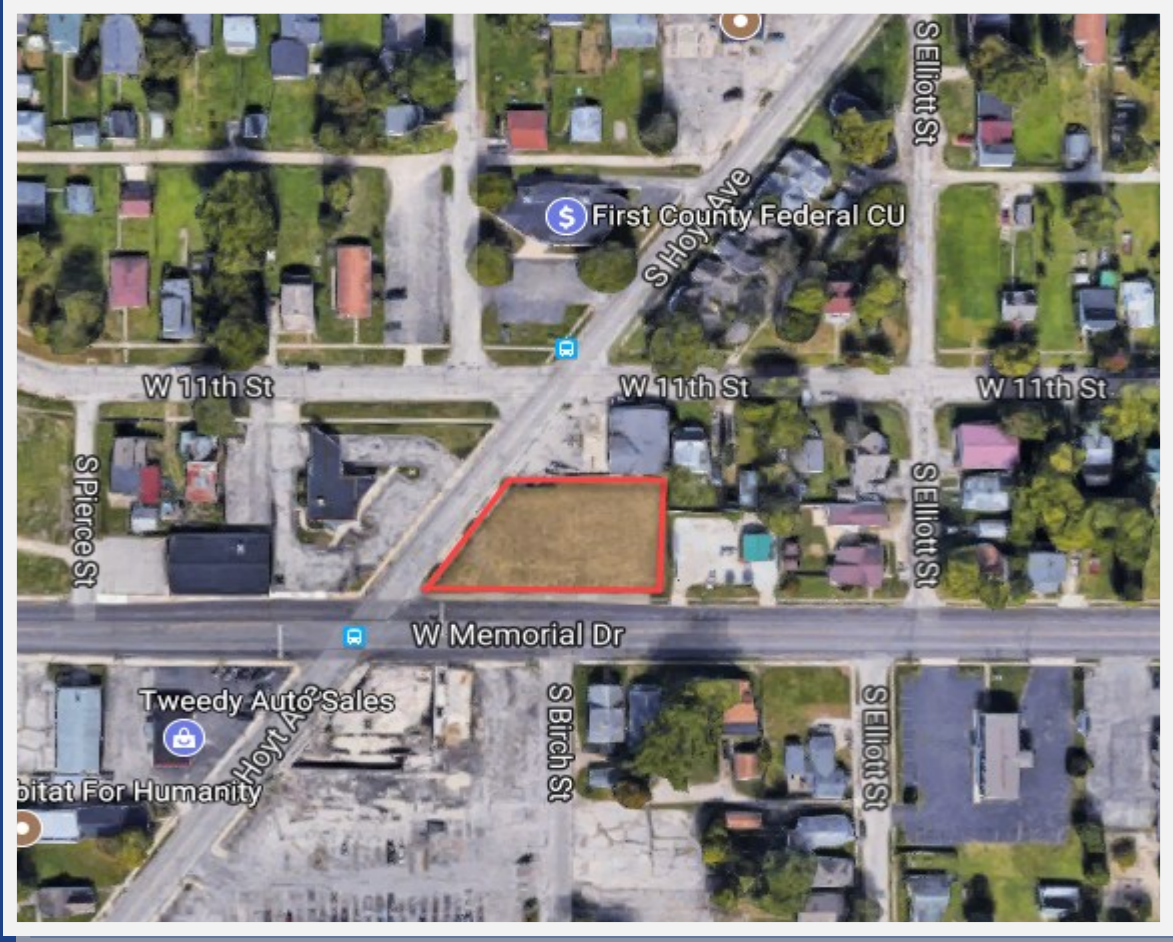

Commercial Real Estate

FOR SALE .62± ACRES

Asking Price: \$15,000

1020 W Memorial Dr. Muncie, IN 47302

Property Description

A former gas station, this lot is located in an area that consists of a mix of both residential and commercial properties. Given the property's location, high visibility, and residential support, a variety of businesses could be very successful here.

MPC Unit 3122

Aerial Photo

Property Information

- Lot Size: Approx. 0.62 Acres
- Frontage: 213 ft. Depth: 126 ft.
- Zoned Commercial Property

Commercial Real Estate

1020 W Memorial Dr. Muncie, IN 47302

Property Boundaries