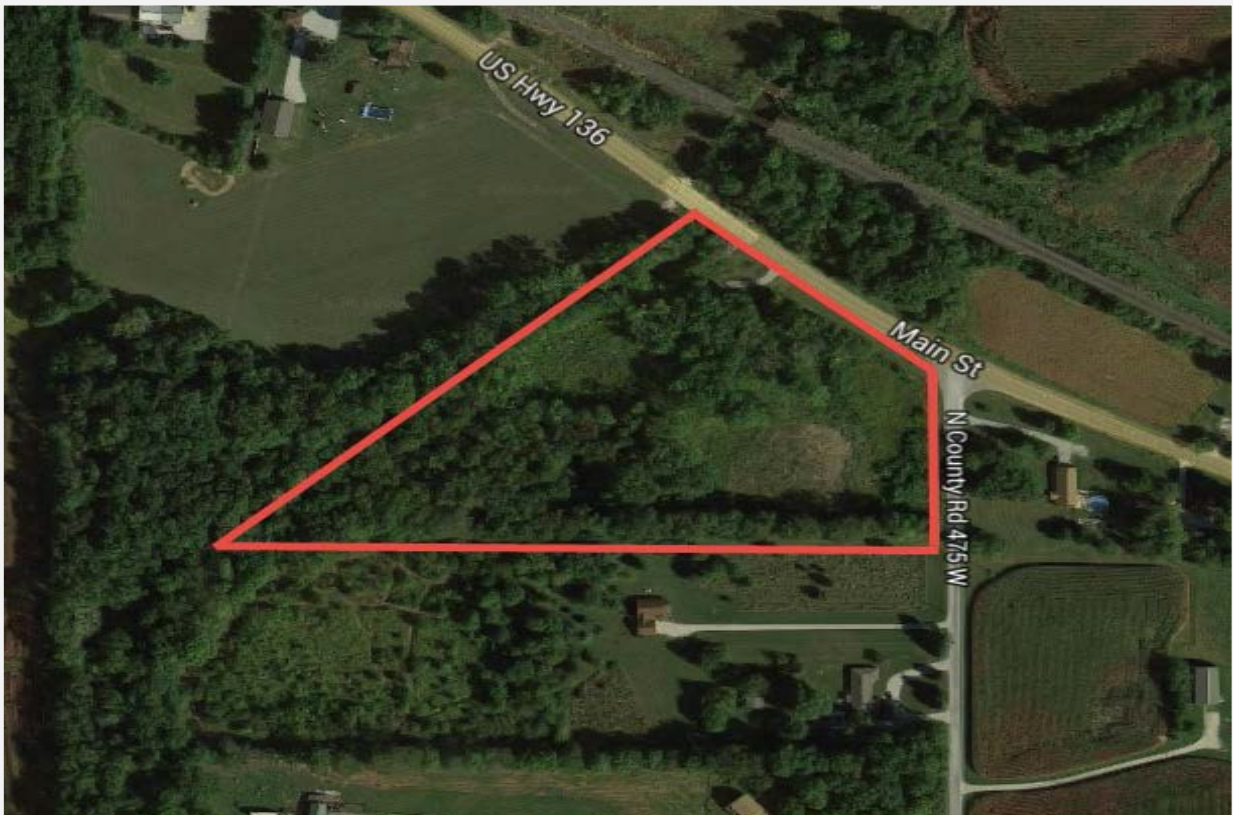

Commercial Real Estate

FOR SALE 7.76± ACRES

Asking Price: \$75,000

4671 W US 136. Lizton, IN 46147

Property Description

This corner location has good exposure on Main Street. It is a vacant lot in a residential area, and sold with an Environmental Restrictive Covenant.

MPC Unit 271

Aerial Photo

Property Information

- Lot Size: Approx. 7.76 Acres
- Frontage: 415 ft.
- Depth: 570 ft. (Irr.)
- Environmental Status: Complete Remediation

Property Boundaries