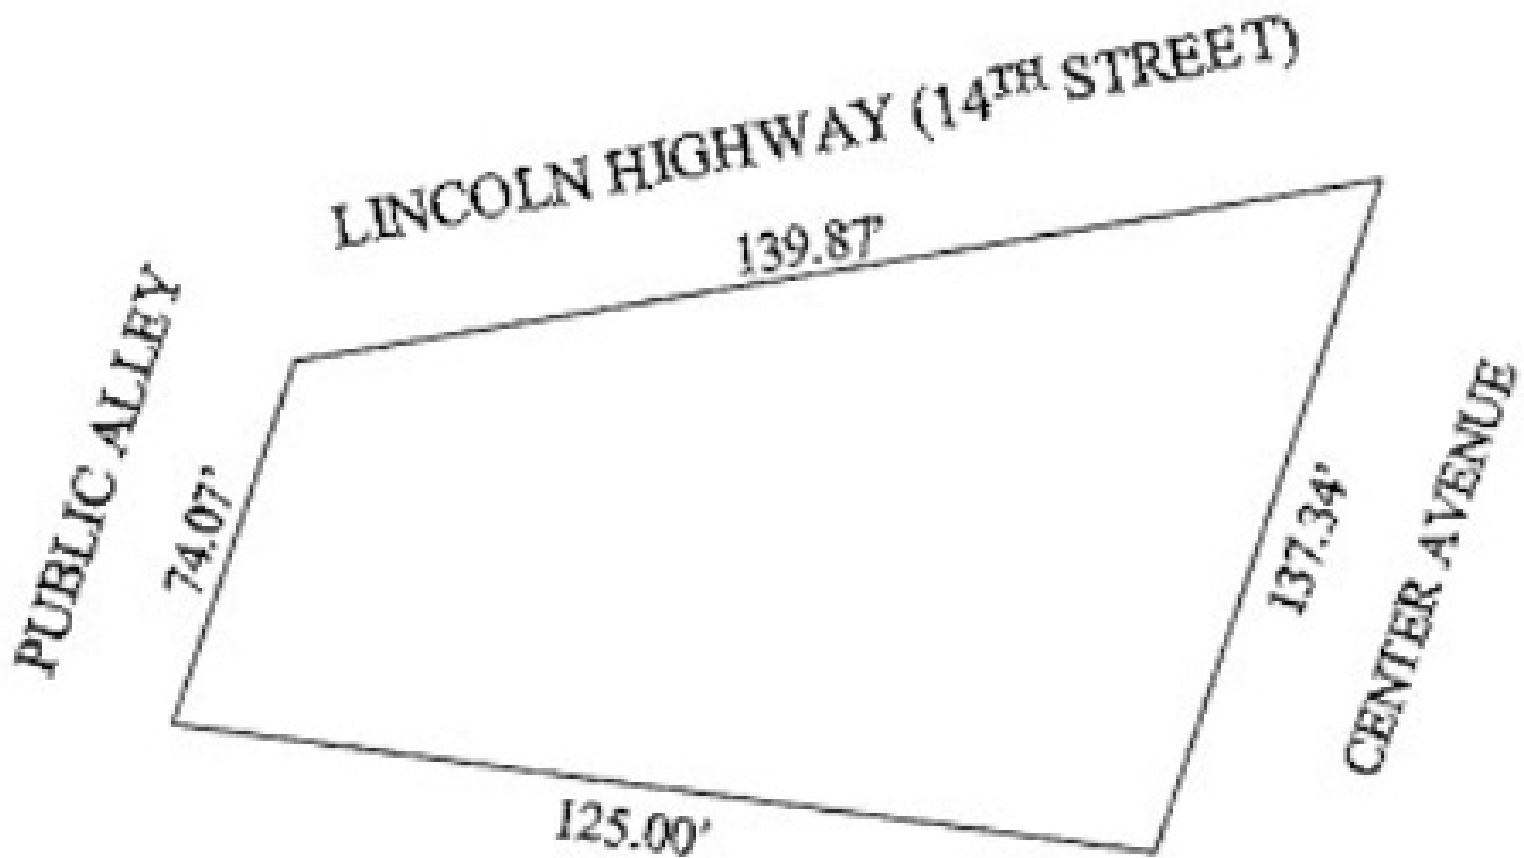

- Lot Size: Approx. 0.34 Acres
- Frontage: 139.87 ft.
- Depth: 137.34 ft.
- Zoning: Commercial
- City Utilities: Water, Sewer, Gas, Electric

**Reach
Out**

Contact Info

(651) 769-2061
blwilliams@marathonpetroleum.com

Boyce Williams

Principal Real Estate Representative

marathonpetroleumrealestate.com

Commercial Real Estate

2910 Harrison St. Oshkosh, WI 54901

MPC Unit 3695

Property Description:

This site is located along Highway 30 in a commercial and residential mix. The site obtains good visibility and two points of access. It is also partially paved.

Property may be subject to Deed Restriction/ERC

Property Boundaries:

216 E. 14th Street (US 30) & Center

Information deemed to be correct - accuracy not warranted

Nearby Properties:

- Residential (Immediate)
- Chicago Heights Water Department